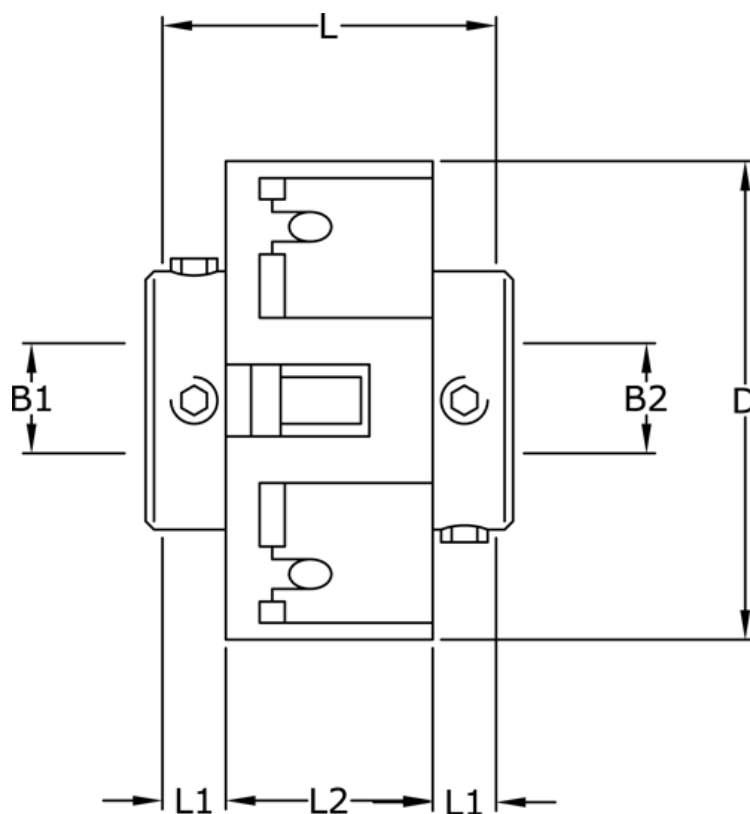

Data Sheet

Article number: 3322201342828

Description: Uni-Lat Coupling size 201.34.28.28
set screw hub, bore 8/8 mm

Measures

B1	= 8
B2	= 8
D	= 34
L	= 25.2
L1	= 8.1
L2	= 8.9
Screw	= M4